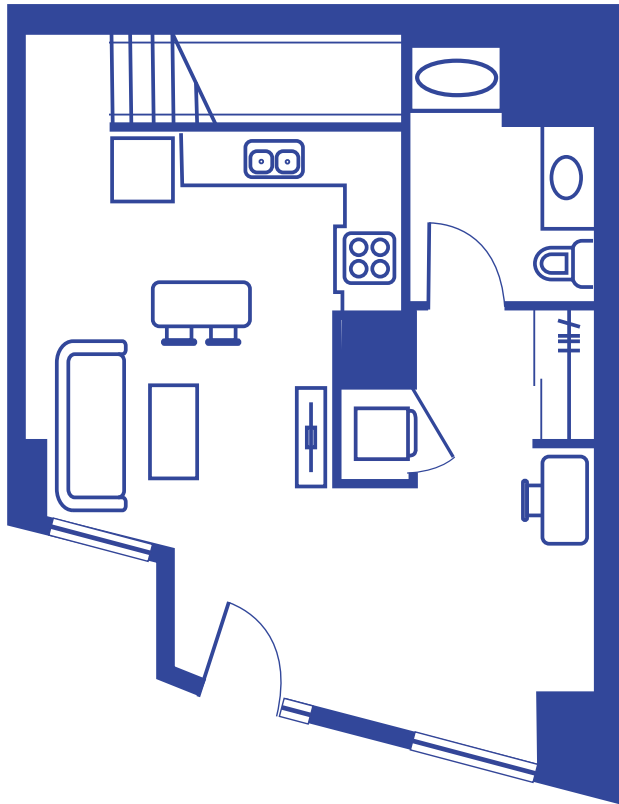

562 square feet

TH-D 1 BEDROOM, 2 BATH TOWNHOME

608-665-1500

LarkAtKohl.com