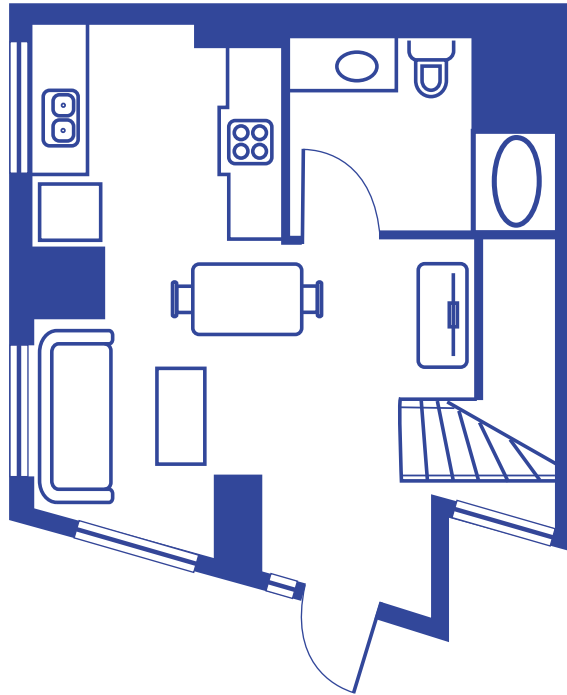

389 square feet

TH-E 1 BEDROOM, 1 BATH TOWNHOME

608-665-1500

LarkAtKohl.com