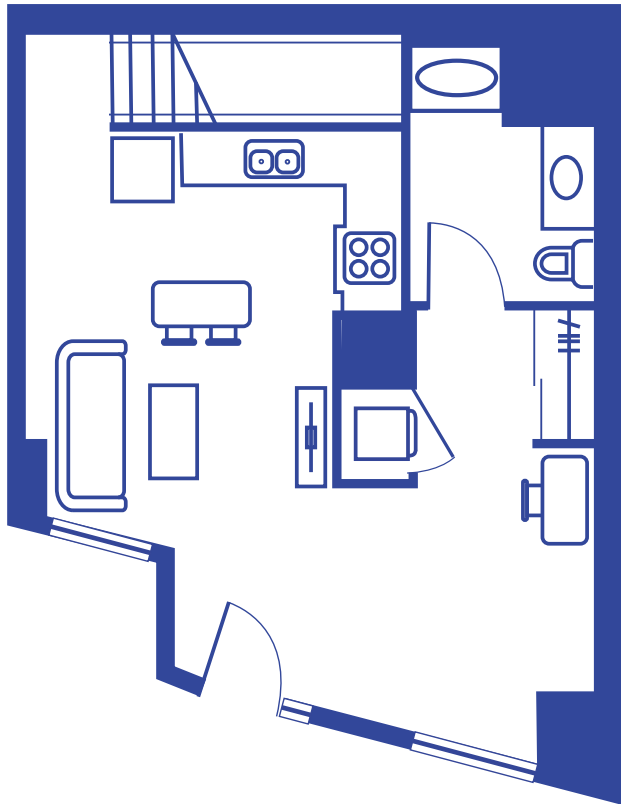

621 square feet

TH-A 1 BEDROOM, 2 BATH TOWNHOME

624 square feet

TH-B 1 BEDROOM, 2 BATH TOWNHOME

483 square feet

TH-C 1 BEDROOM, 2 BATH TOWNHOME

610 square feet

TH-D 1 BEDROOM, 2 BATH TOWNHOME

608-665-1500

LarkAtKohl.com

612 square feet

TH-E 1 BEDROOM, 2 BATH TOWNHOME

608-665-1500

LarkAtKohl.com